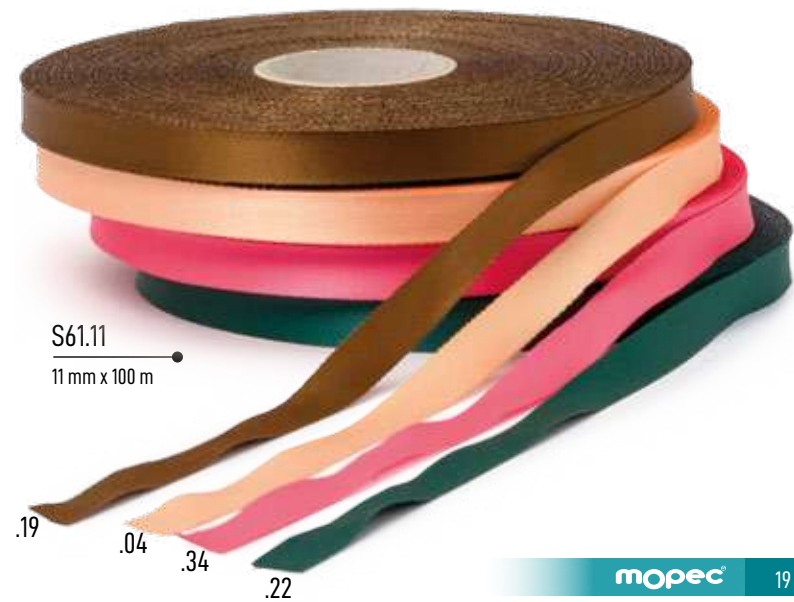

SATEN 1 CARA | SINGLE FACED SATIN | RASO UN LATI | SATIN SIMPLE FACE