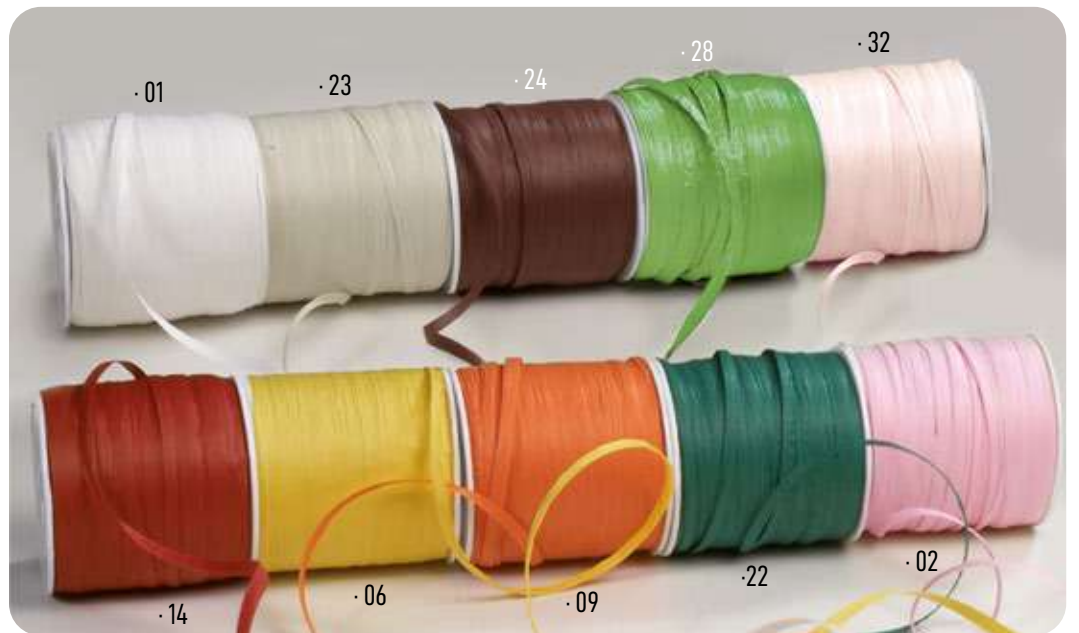

S80

RAFIA DE PAPEL | RAFFIA PAPER | RAFIA IN CARTA | RAPHIA EN PAPIER