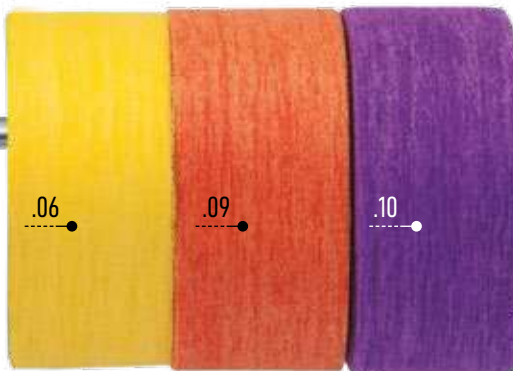

S86.40.

40 mm

.06

.09

.10

CINTA FLORAL
FLORAL RIBBON
NASTRO FLOREALE
RUBAN FLORAL

S86.80.

80 mm

.08

.06

S41.80.39

S41.25.39

S41.80.06

S43.30.

50 mm

.34

.23

.24

S43.80.09

S43.80.11

S43.80.

80 mm

.06

.03

.25

.08

.34