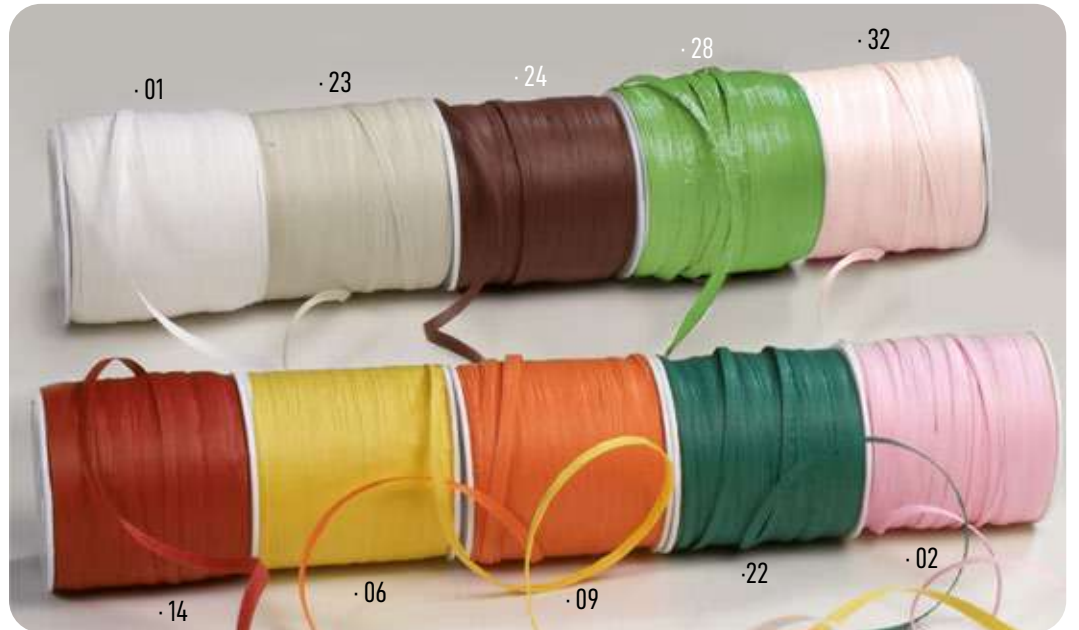

S80

RAFIA DE PAPEL | RAFFIA PAPER | RAFIA IN CARTA | RAPHIA EN PAPIER