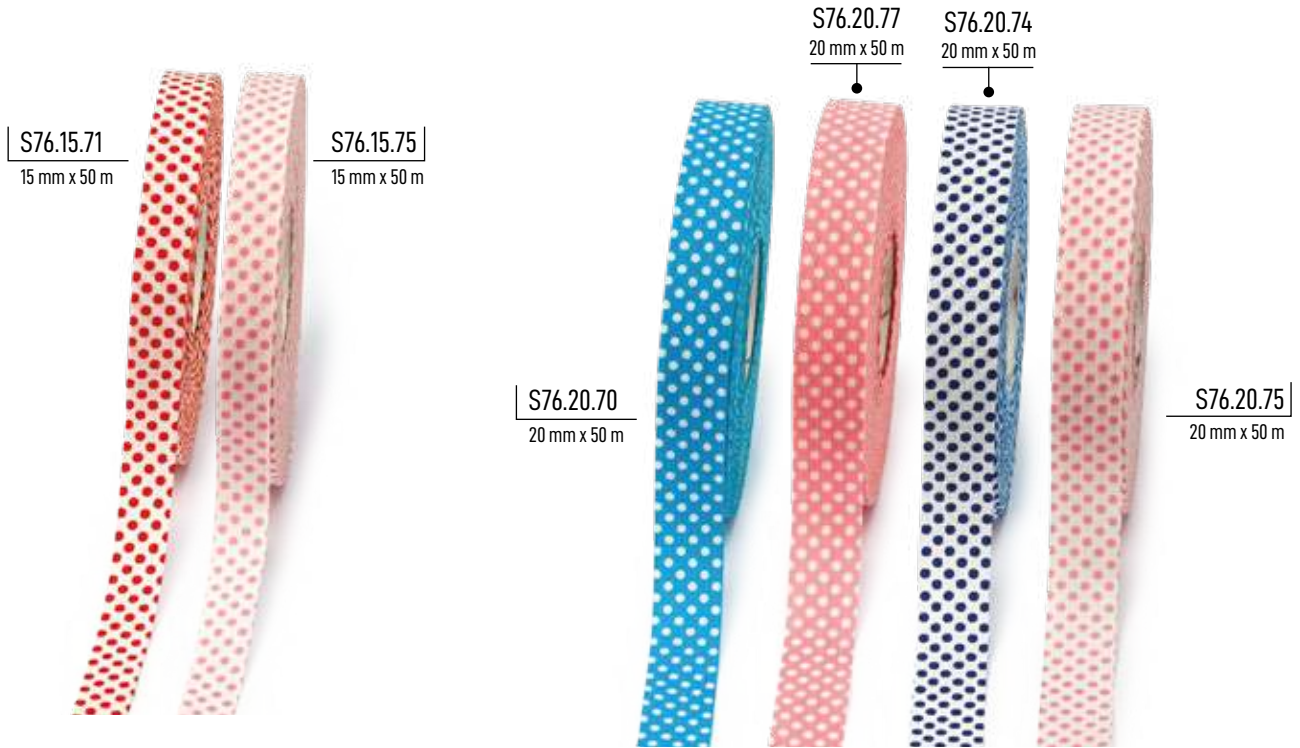

SATEN 1 CARA | SINGLE FACED SATIN | RASO UN LATI | SATIN SIMPLE FACE