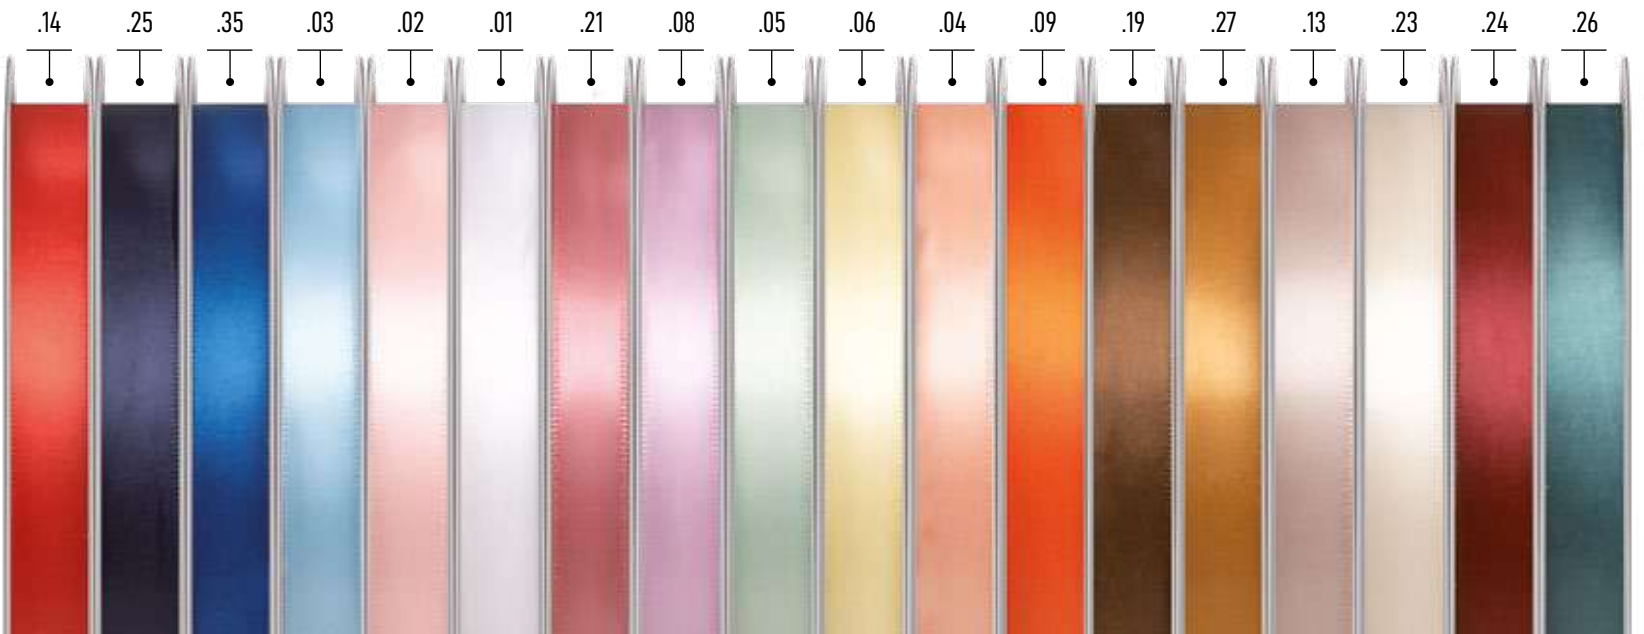

Colores disponibles | Available Colours

ANCHO DE CINTA | RIBBON WIDTH:

3 mm .04 | .05 | .06 | .08 | .09 | .13 | .19 | .21 | .25 | .26 | .27 | .28

6 mm .03 | .05 | .06 | .08 | .09 | .13 | .14 | .21 | .25

12 mm .01 | .03 | .04 | .05 | .06 | .08 | .09 | .13 | .14 | .23 | .24 | .35