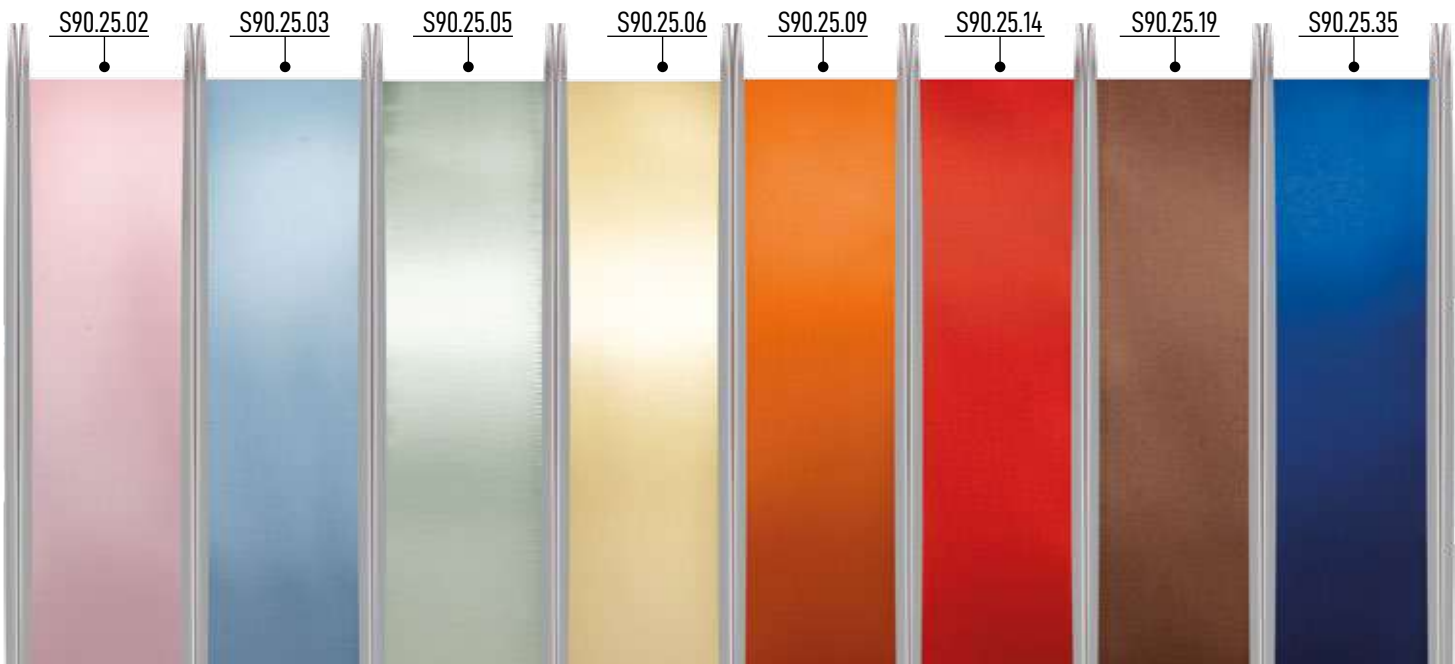

SATEN 2 CARAS ORILLADO | WOVEN EDGE TWO FACE SATIN | RASO DUE LATI BORDATI | SATIN DEUX FACES AVEC OURLET

S90.25.02

S90.25.03

S90.25.05

S90.25.06

S90.25.09

S90.25.14

S90.25.19

S90.25.35

ANCHO DE CINTA | RIBBON WIDTH: 25 mm