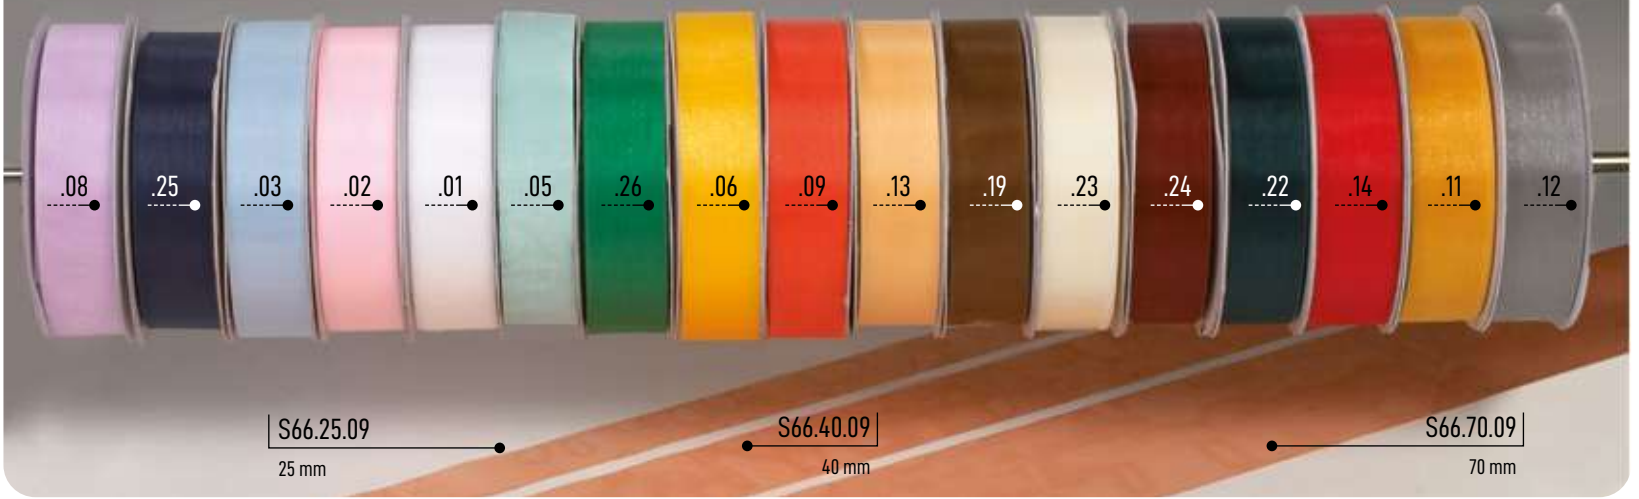

S210.02  
20 mm x 25 m

S120.03  
15 mm x 23 m

S120.02  
15 mm x 23 m

S87.02  
9 mm x 23 m

S66

CINTA CRISTAL | CRYSTAL RIBBON | NASTRO CRISTAL | RUBAN CRISTAL

S66.25.09  
25 mm

S66.40.09  
40 mm