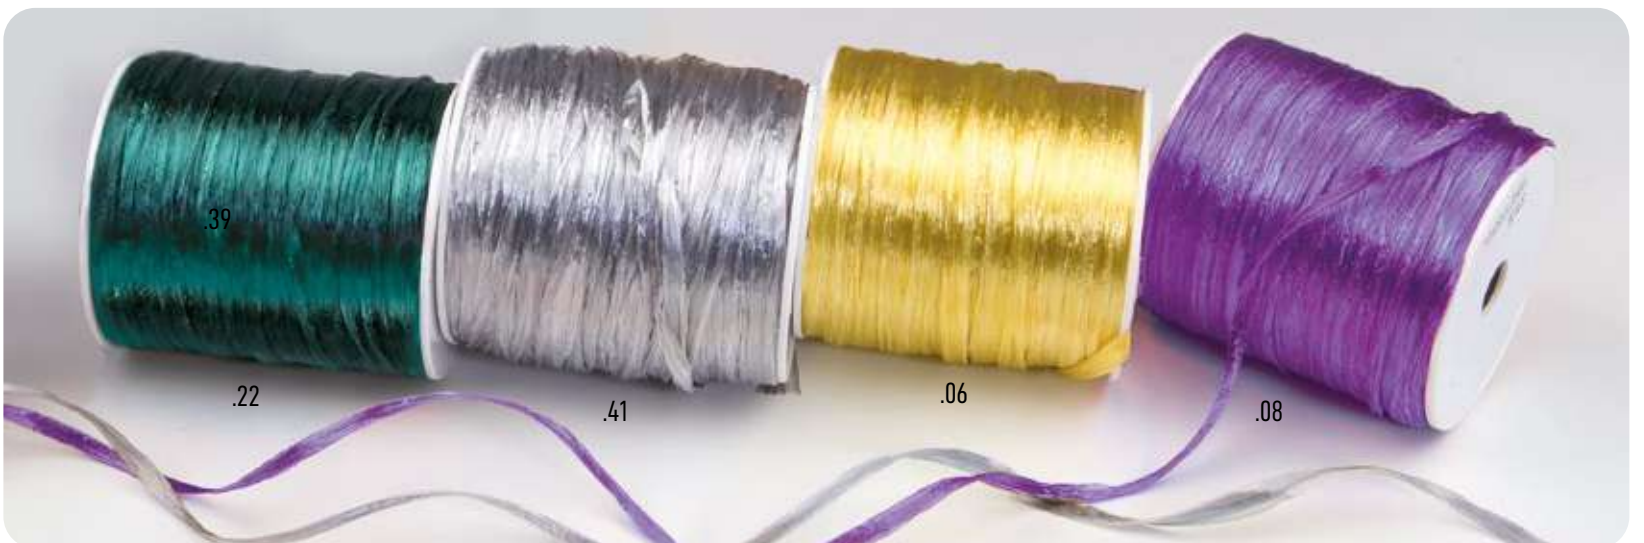

S75

RAFIA RAYÓN BRILLANTE | SHINY PAPER RAFIA | RAFIA CARTA BRILLANTE | RAPHIA EN PAPIER BRILLANT