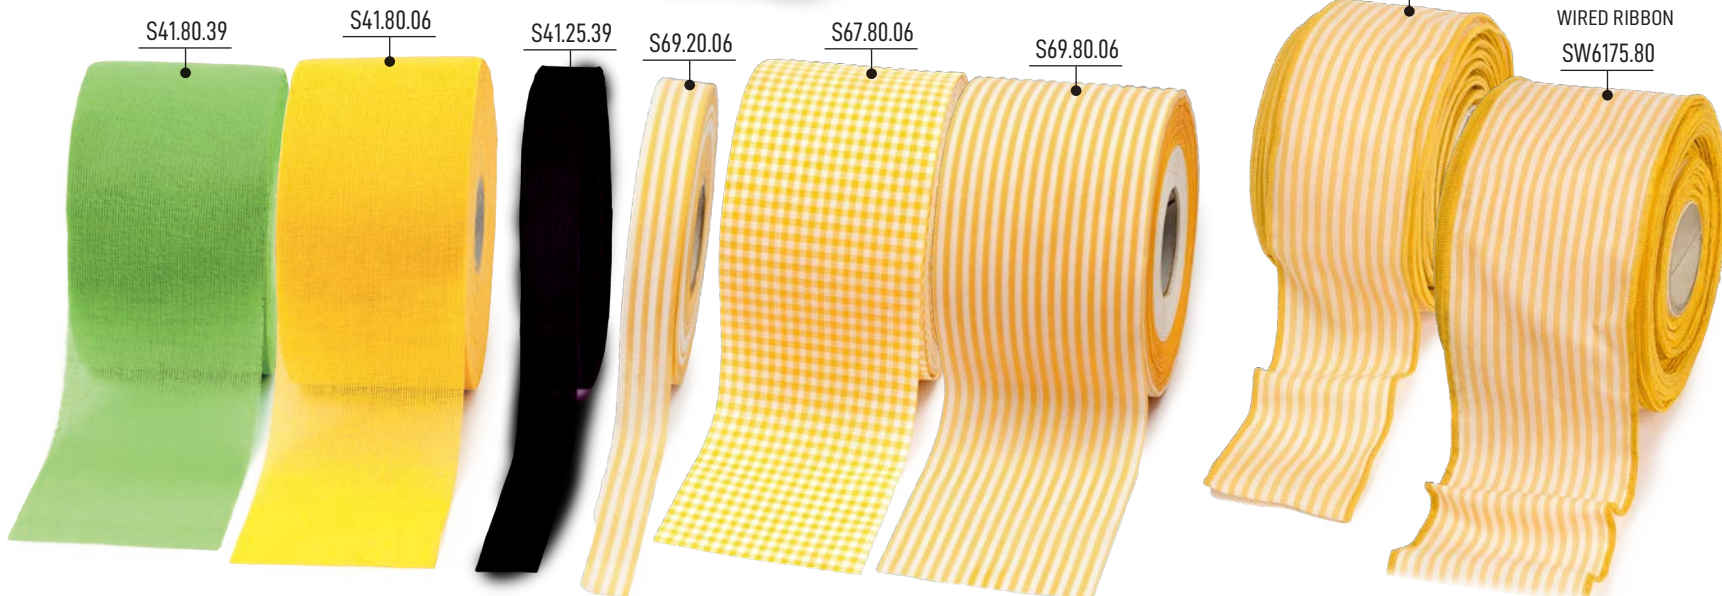

S41.80.39

S41.80.06

S41.25.39

S69.20.06

S67.80.06

S69.80.06

SW6175.60

CINTA CABLEADA

WIRED RIBBON

SW6175.80